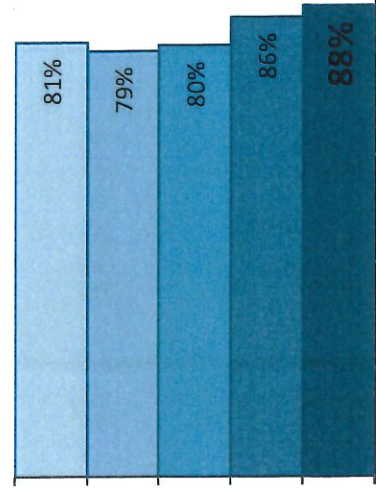

Phonics

% Year 1 Working At