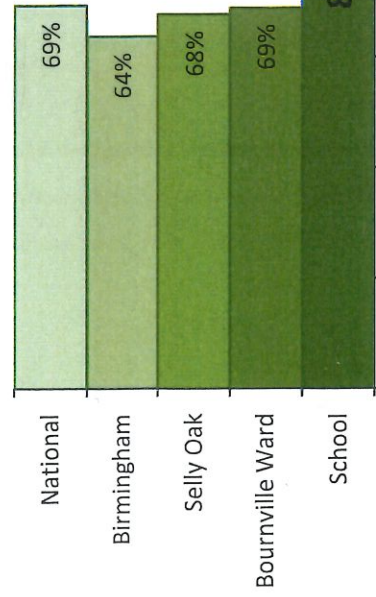

Disadvantaged:

EAL:

BME:

School	Ward	District	LA	National
270	313 (7)	264 (30)	339 (325)	-
10%	20%	25%	28%	15%
11%	30%	37%	42%	26%
7%	8%	13%	25%	11%
22%	29%	42%	63%	24%

EYFSP

% Good Level of Development

Phonics

% Year 1 Working At

Key Stage 1

% EXS+ Reading, Writing and Maths

Key Stage 2

% Reading, Writing TA and Maths at Expected Standard

Key Stage 2 Average Progress