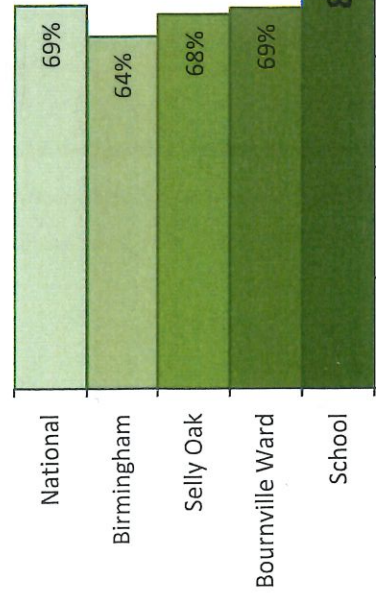

Disadvantaged:

EAL:

BME:

School	Ward	District	LA	National
270	313 (7)	264 (30)	339 (325)	-
10%	20%	25%	28%	15%
11%	30%	37%	42%	26%
7%	8%	13%	25%	11%
22%	29%	42%	63%	24%

EYFSP

% Good Level of Development

Phonics

% Year 1 Working At

Key Stage 1

% EXS+ Reading, Writing and Maths

Key Stage 2

% Reading, Writing TA and Maths at Expected Standard

Key Stage 2 Average Progress