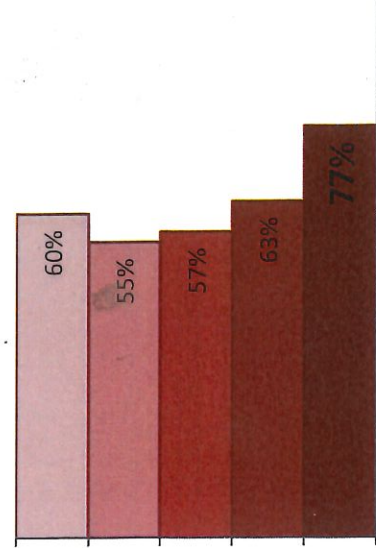

Disadvantaged:

EAL:

BME:

School	Ward	District	LA	National
270	313 (7)	264 (30)	339 (325)	-
10%	20%	25%	28%	15%
11%	30%	37%	42%	26%
7%	8%	13%	25%	11%
22%	29%	42%	63%	24%

EYFSP

% Good Level of Development

Phonics

% Year 1 Working At

Key Stage 1

% EXS+ Reading, Writing and Maths

Key Stage 2

% Reading, Writing TA and Maths at Expected Standard

Key Stage 2 Average Progress